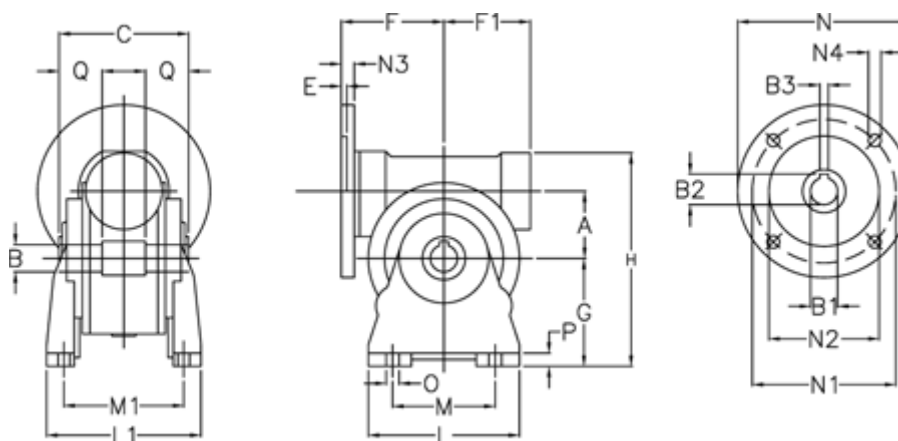

Data Sheet

Article number: 3902185010240

Description: Worm gear
VF 185-A-10-100B5, without lubrication

Measures

A	= 185.4	F1	= 205	N1	= 215
B	= 60 H7	G	= 254	N2	= 180
B1 E7	= 28	H	= 457	N3	= 16
B2	= 31.3	L	= 360	N4	= 13
B3 H9	= 8	L1	= 320	O	= 22
C	= 190	M	= 270	P	= 22
E	= 4	M1	= 251	Q	= 65
F	= 217	N	= 250		